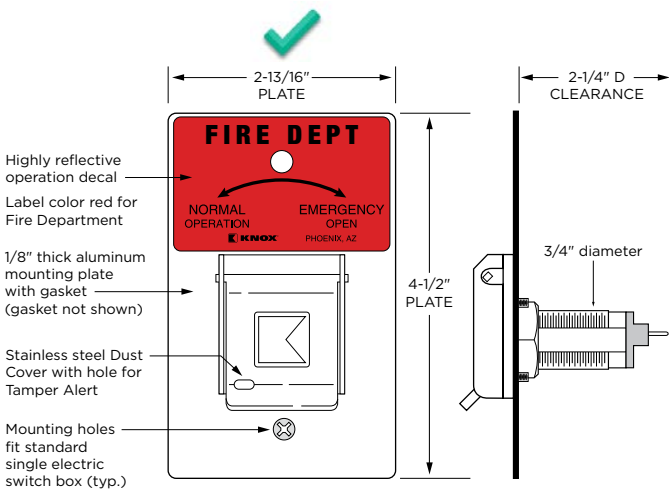

OPTIONS

- ✓ Single or dual key switch
- ✓ Fire, EMS, security or law enforcement identification labels

Order model #3502 with faceplate for most applications

ELECTRICAL DATA

- ✓ Switch: SPDT or DPDT
- ✓ 7 A resistive, 4 A inductive, (sea level), 28 VDC
- ✓ 7 A resistive, 2.5 A inductive, (50,000 ft.), 28 VDC
- ✓ 7 A resistive or inductive, 115 VAC, 60 Hz
- ✓ UL® and CSA listed: 7 A, 250 VAC
- ✓ Temperature tolerance up to +180° F

ORDERING SPECIFICATIONS

To insure procurement and delivery of the Knox Gate & Key Switch, it is suggested that the following specification paragraph be used:

Dimensions: Requires 2 1/4" recessed depth x 3/4" diameter

Switch: SPDT or DPDT; 7 A resistive, 4 A inductive, key removable two position

Mounting: Key switch is designed to be recess mounted

P/N: 3500 Series Knox Gate & Key Switch (mfr's cat. ID)

Mfr's Name: KNOX COMPANY