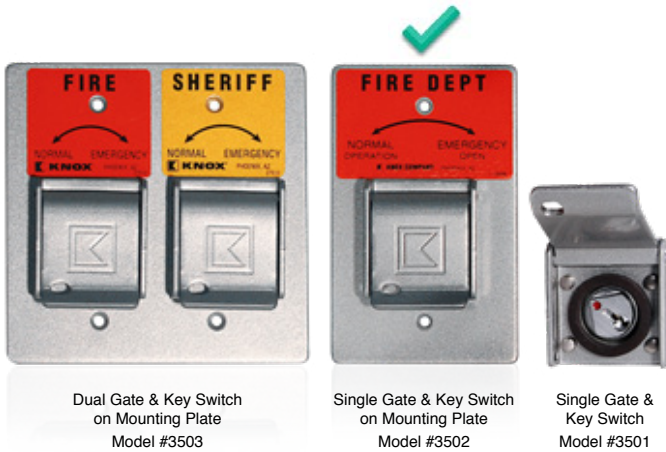

Eliminate perimeter barriers that delay emergency response with the Knox Gate & Key Switch. Override electronic gates and lower voltage equipment to allow emergency access into communities, apartment complexes, parking garages, pedestrian gates, industrial receiving areas and much more.

FEATURES

- ✓ One position, two position or momentary switch
- ✓ Face plate and lock cover ensure weather resistant operation
- ✓ Dual locks enable shared access with other agencies

BENEFITS

- ✓ Gain rapid access through electronic gates without forced entry
- ✓ Overrides electronic gates, motorized doors, electrical switches
- ✓ Can share access with multiple agencies
- ✓ Utilizes Knox Master Key solution

OPTIONS

- ✓ Single or dual key switch
- ✓ Fire, EMS, security or law enforcement identification labels

Order model #3502 with faceplate for most applications

ELECTRICAL DATA

- ✓ Switch: SPDT or DPDT
- ✓ 7 A resistive, 4 A inductive, (sea level), 28 VDC
- ✓ 7 A resistive, 2.5 A inductive, (50,000 ft.), 28 VDC
- ✓ 7 A resistive or inductive, 115 VAC, 60 Hz
- ✓ UL® and CSA listed: 7 A, 250 VAC
- ✓ Temperature tolerance up to +180° F

Switch: SPDT or DPDT; 7 A resistive, 4 A inductive, key removable two position

Mounting: Key switch is designed to be recess mounted

P/N: 3500 Series Knox Gate & Key Switch (mfr's cat. ID)

Mfr's Name: KNOX COMPANY